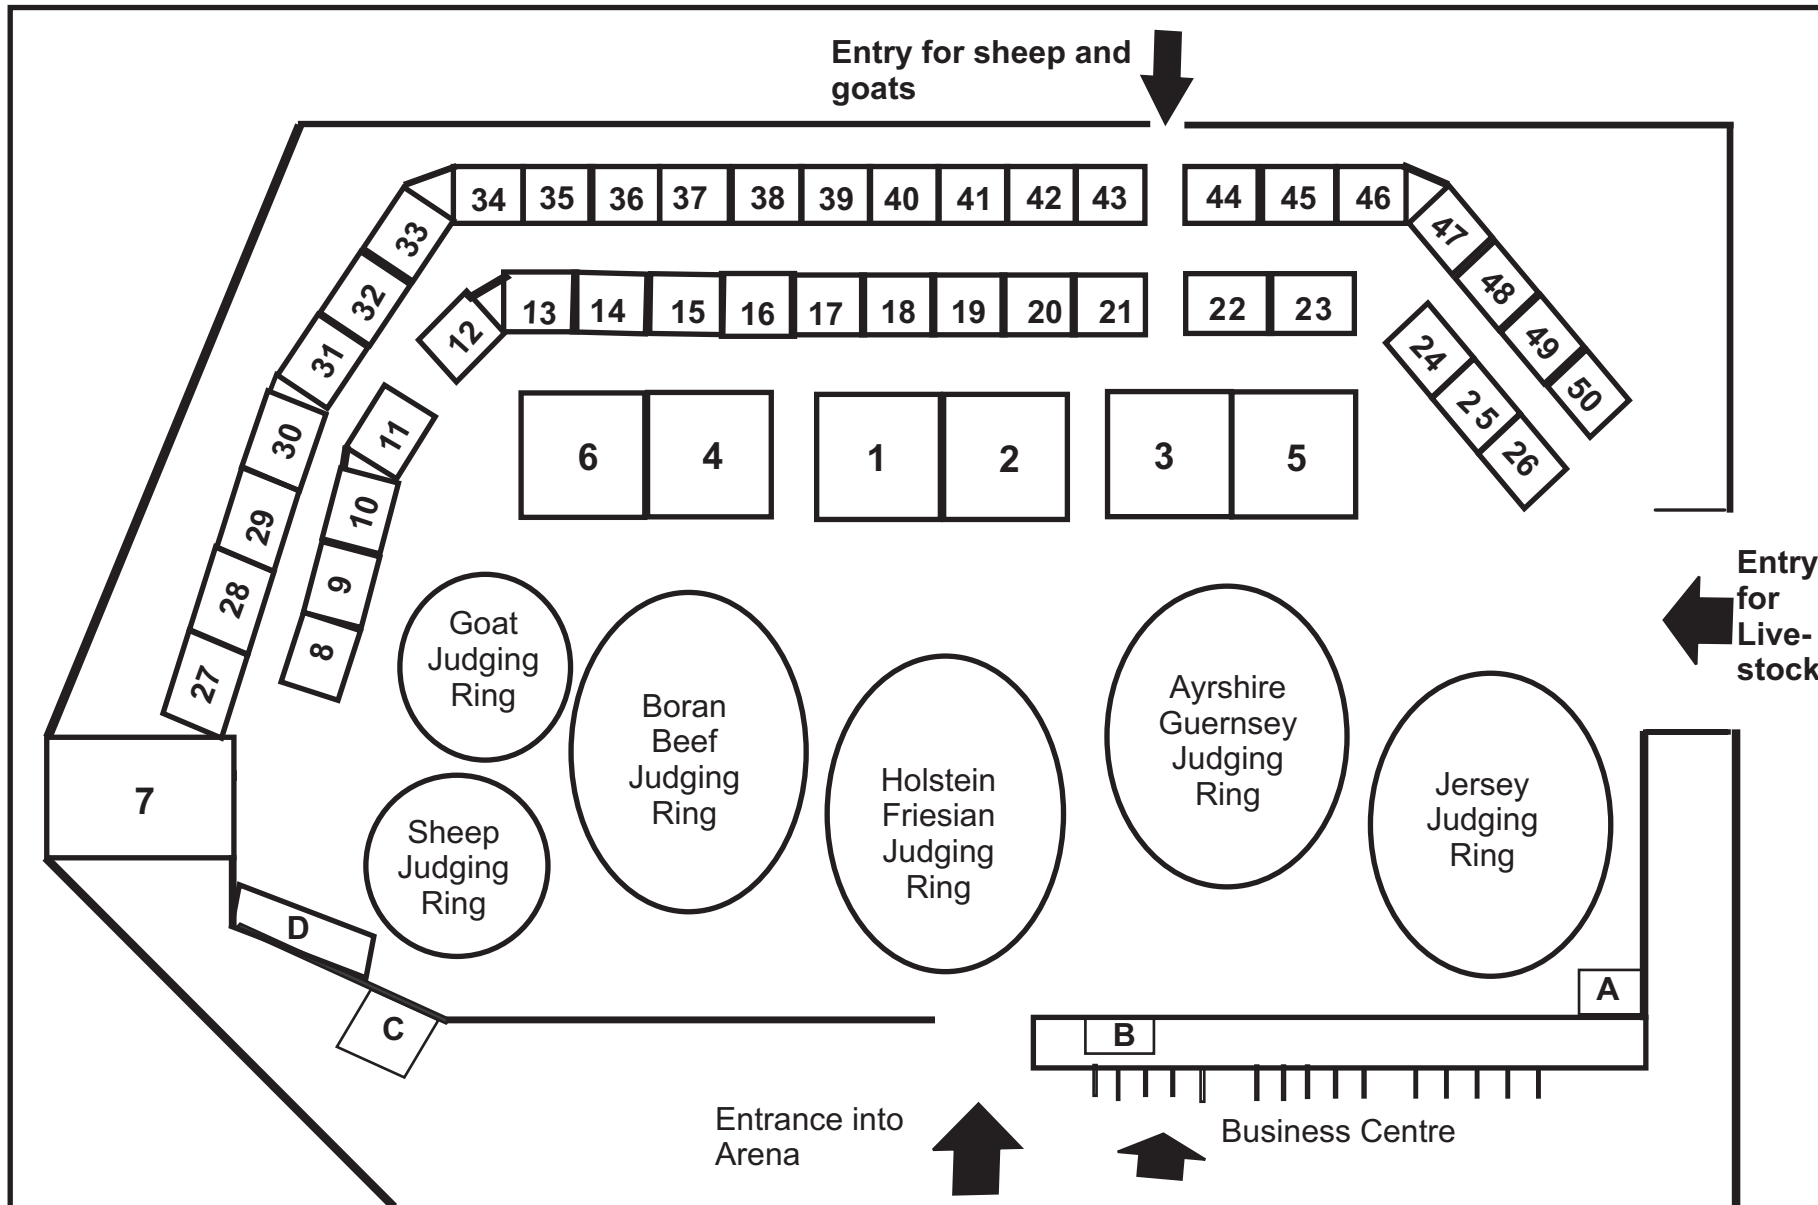

Sketch Map of Main Arena for Livestock Breeders Show & Sale 2016

Showing position of plots to be allocated.

Not to Scale

Key Plots

Prime Front Row
1 - 6:

10.0m x 10.0m

7 - Prime plot -
12.7 x 28 m.

Prime Middle Row

8 -11 & 24 -26

7m x 5m

Middle Row

12 - 23

7m x 5m

Prime Back Row

27- 32, & 47 - 50

7m x 5m

Back Row

33 - 46

7m x 5m

A - Jersey Cattle Society of Kenya hospitality tent
B - Ayrshire Cattle Society of Kenya hospitality tent
C - Boran Cattle Breeders Society of Kenya hospitality tent.
D Wool Fleece Tent